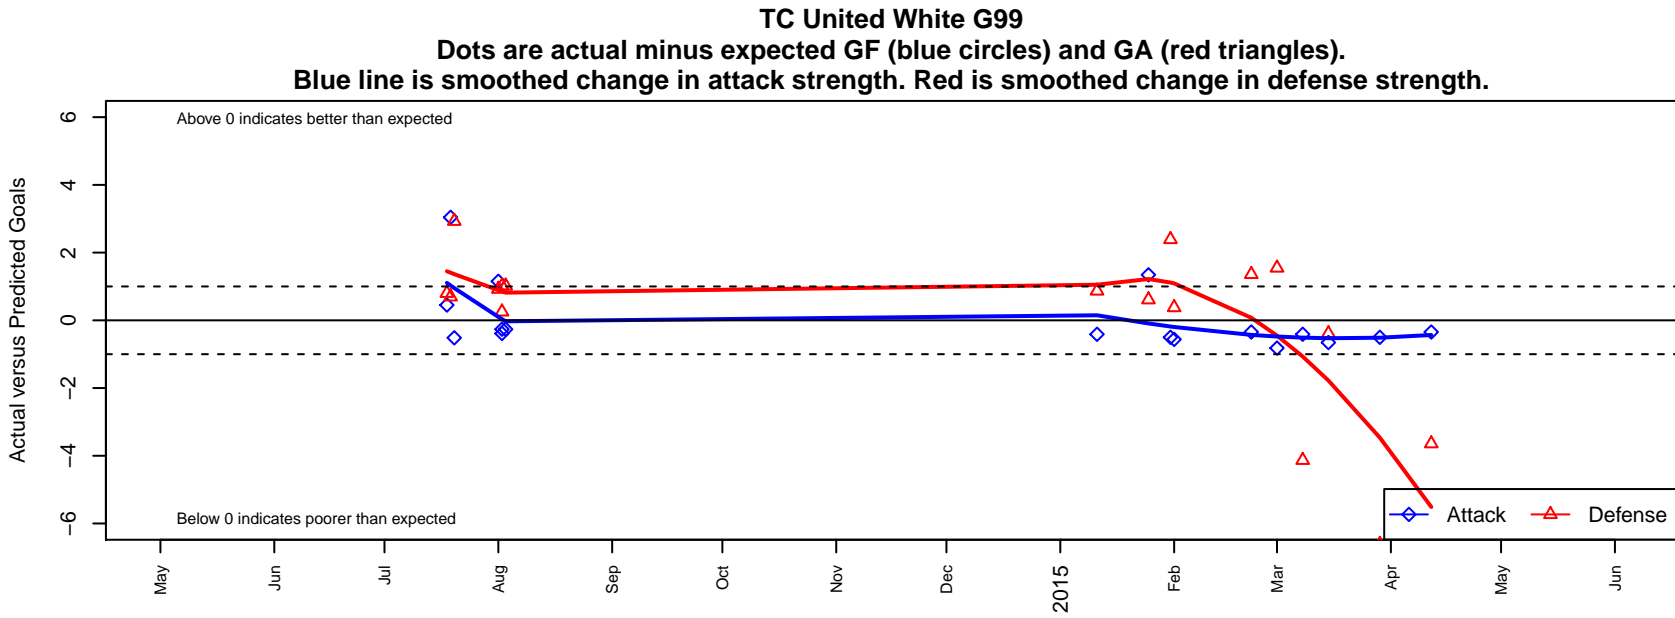

# TC United White G99

Thurston County United  
 Lacey, WA  
 G99 total strength=653  
 attack=0.55 defense=0.65  
 spr league = Win PSPL Classic 3 U15  
 notes= Smith 2014

alt names used:  
 TC United White – Smith  
 TC United GU15 White Smith  
 TC United GU15 White – Smith

Venues played:  
 2014 KITG GU15 Red  
 2014 Blast Off GU15 B  
 2014 Win PSPL Classic 3 U15

**attack and defense variance (black dot)  
relative to other teams  
and top 10 in region**

**attack and defense rating  
relative to others at age  
and all opponents in last 13 months**

**attack and defense rating  
relative to others at age  
and all opponents in last 13 months**

**Performance relative to 13 month average**

**Performance relative to 13 month average**

Distribution of opponents  
 Red = Lose zone, Blue = Win zone, Green = Even  
 Black line separates win/lose zones